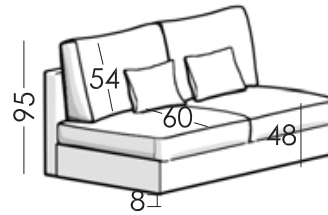

RAVEL

TECHNICAL DETAILS | RV001 | EN

fama

Measures

Width:	cm
Height:	95cm
Depth:	105cm
Seat height:	48cm
Arm height:	cm
Back height:	54cm
Depth open:	205cm

Guarantee

Frame and seat suspension: lifetime warranty

Composition:	Padded fabric + foam + viscoelastic
Fire retardant:	Fire retardant mattress availability
Measures:	Width 80 140 160cm Length 195cm
Thickness:	13 18 cm
Mechanical test:	EN 13759:2012
Cycles:	5000